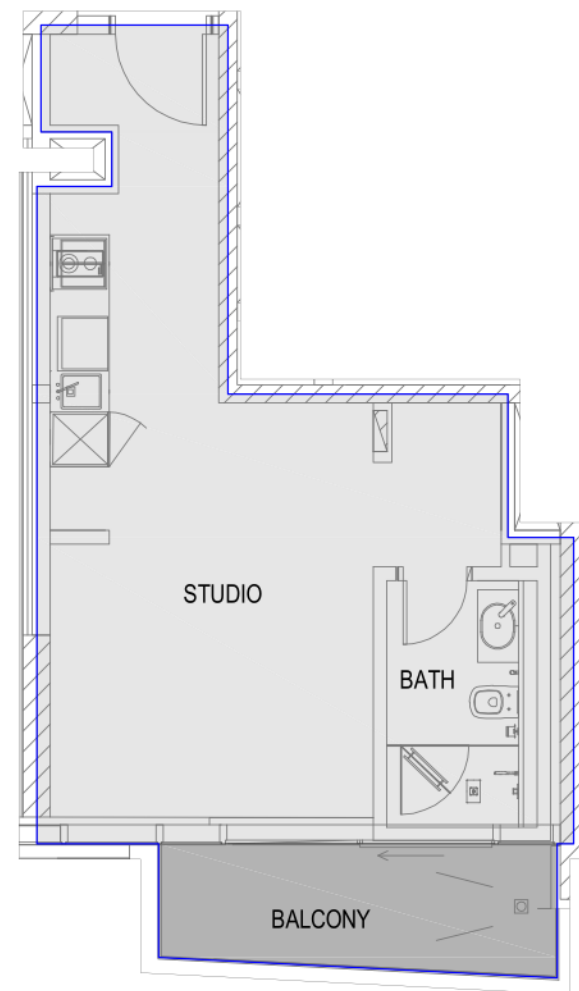

UNIT TYPE

STUDIO

STUDIO S1

APPROXIMATE TOTAL AREA
41.91 SQ.M

STUDIO S-11

APPROXIMATE TOTAL AREA
51.49 SQ.M

STUDIO S-11.2

APPROXIMATE TOTAL AREA
68.59 SQ.M

BLOCK 4

BLOCK 4

BLOCK 4