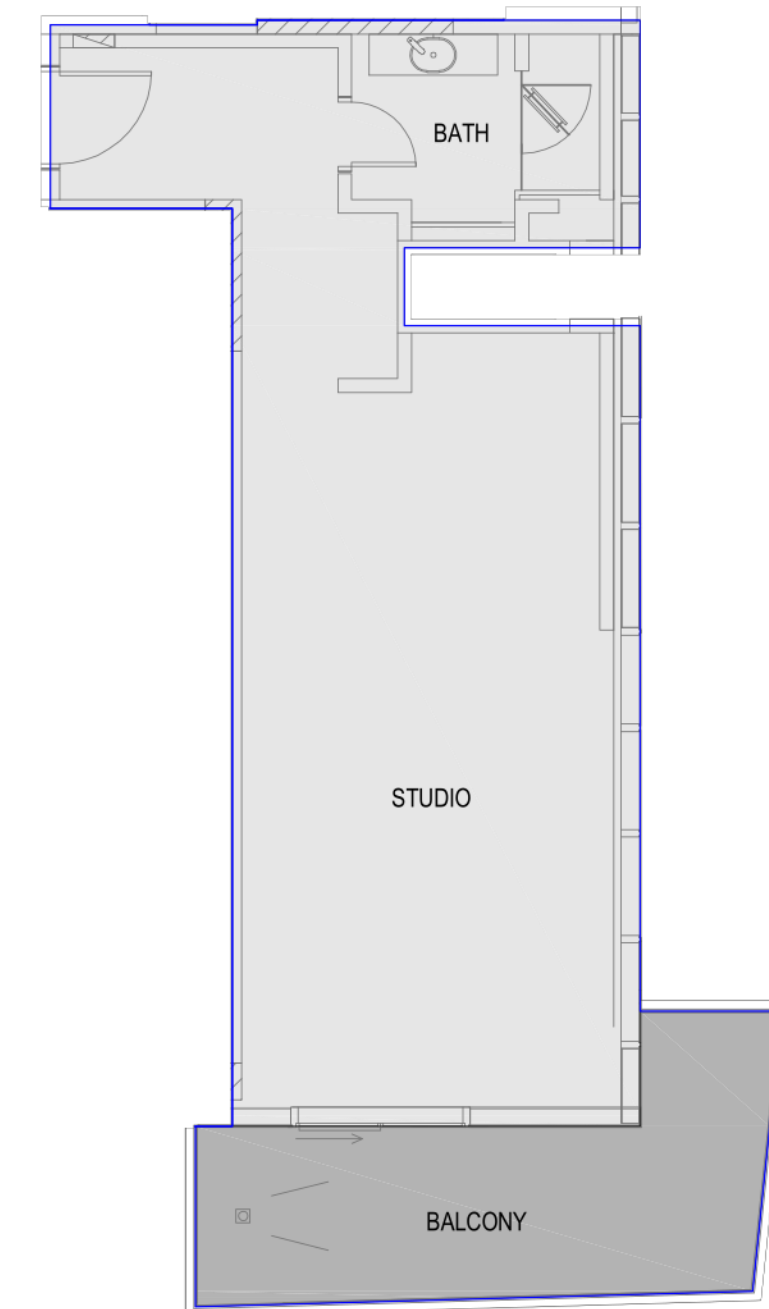

UNIT TYPE

STUDIO

STUDIO S1

APPROXIMATE TOTAL AREA
41.91 SQ.M

STUDIO S-11

APPROXIMATE TOTAL AREA
51.49 SQ.M

STUDIO S-11.2

APPROXIMATE TOTAL AREA
68.59 SQ.M

BLOCK 4

BLOCK 4

BLOCK 4