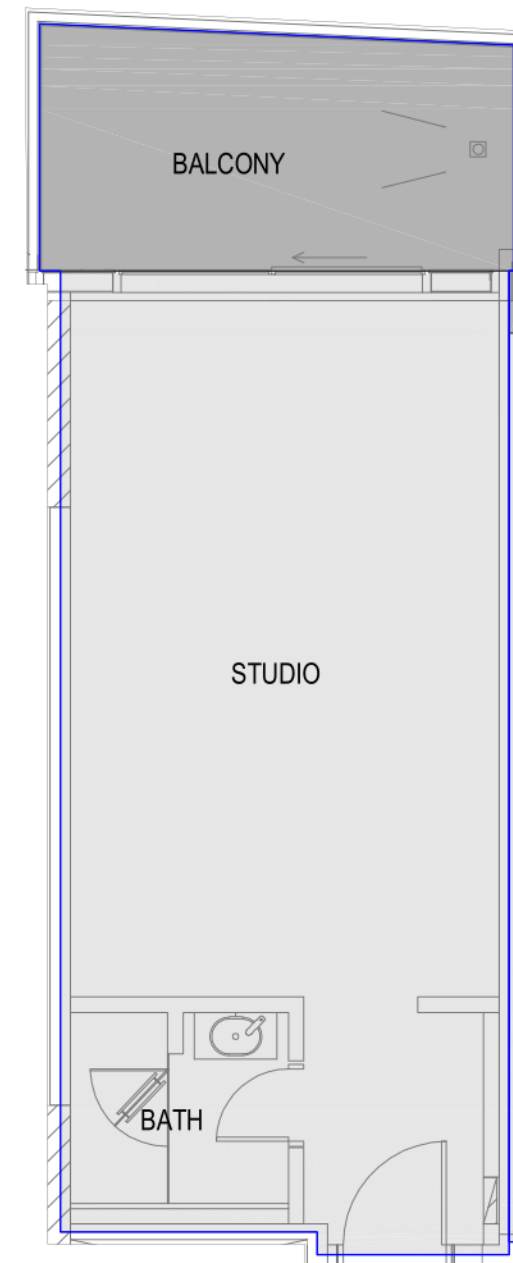

UNIT TYPE

STUDIO

STUDIO S1

APPROXIMATE TOTAL AREA
41.91 SQ.M

STUDIO S-11

APPROXIMATE TOTAL AREA
51.49 SQ.M

STUDIO S-11.2

APPROXIMATE TOTAL AREA
68.59 SQ.M

BLOCK 4

BLOCK 4

BLOCK 4