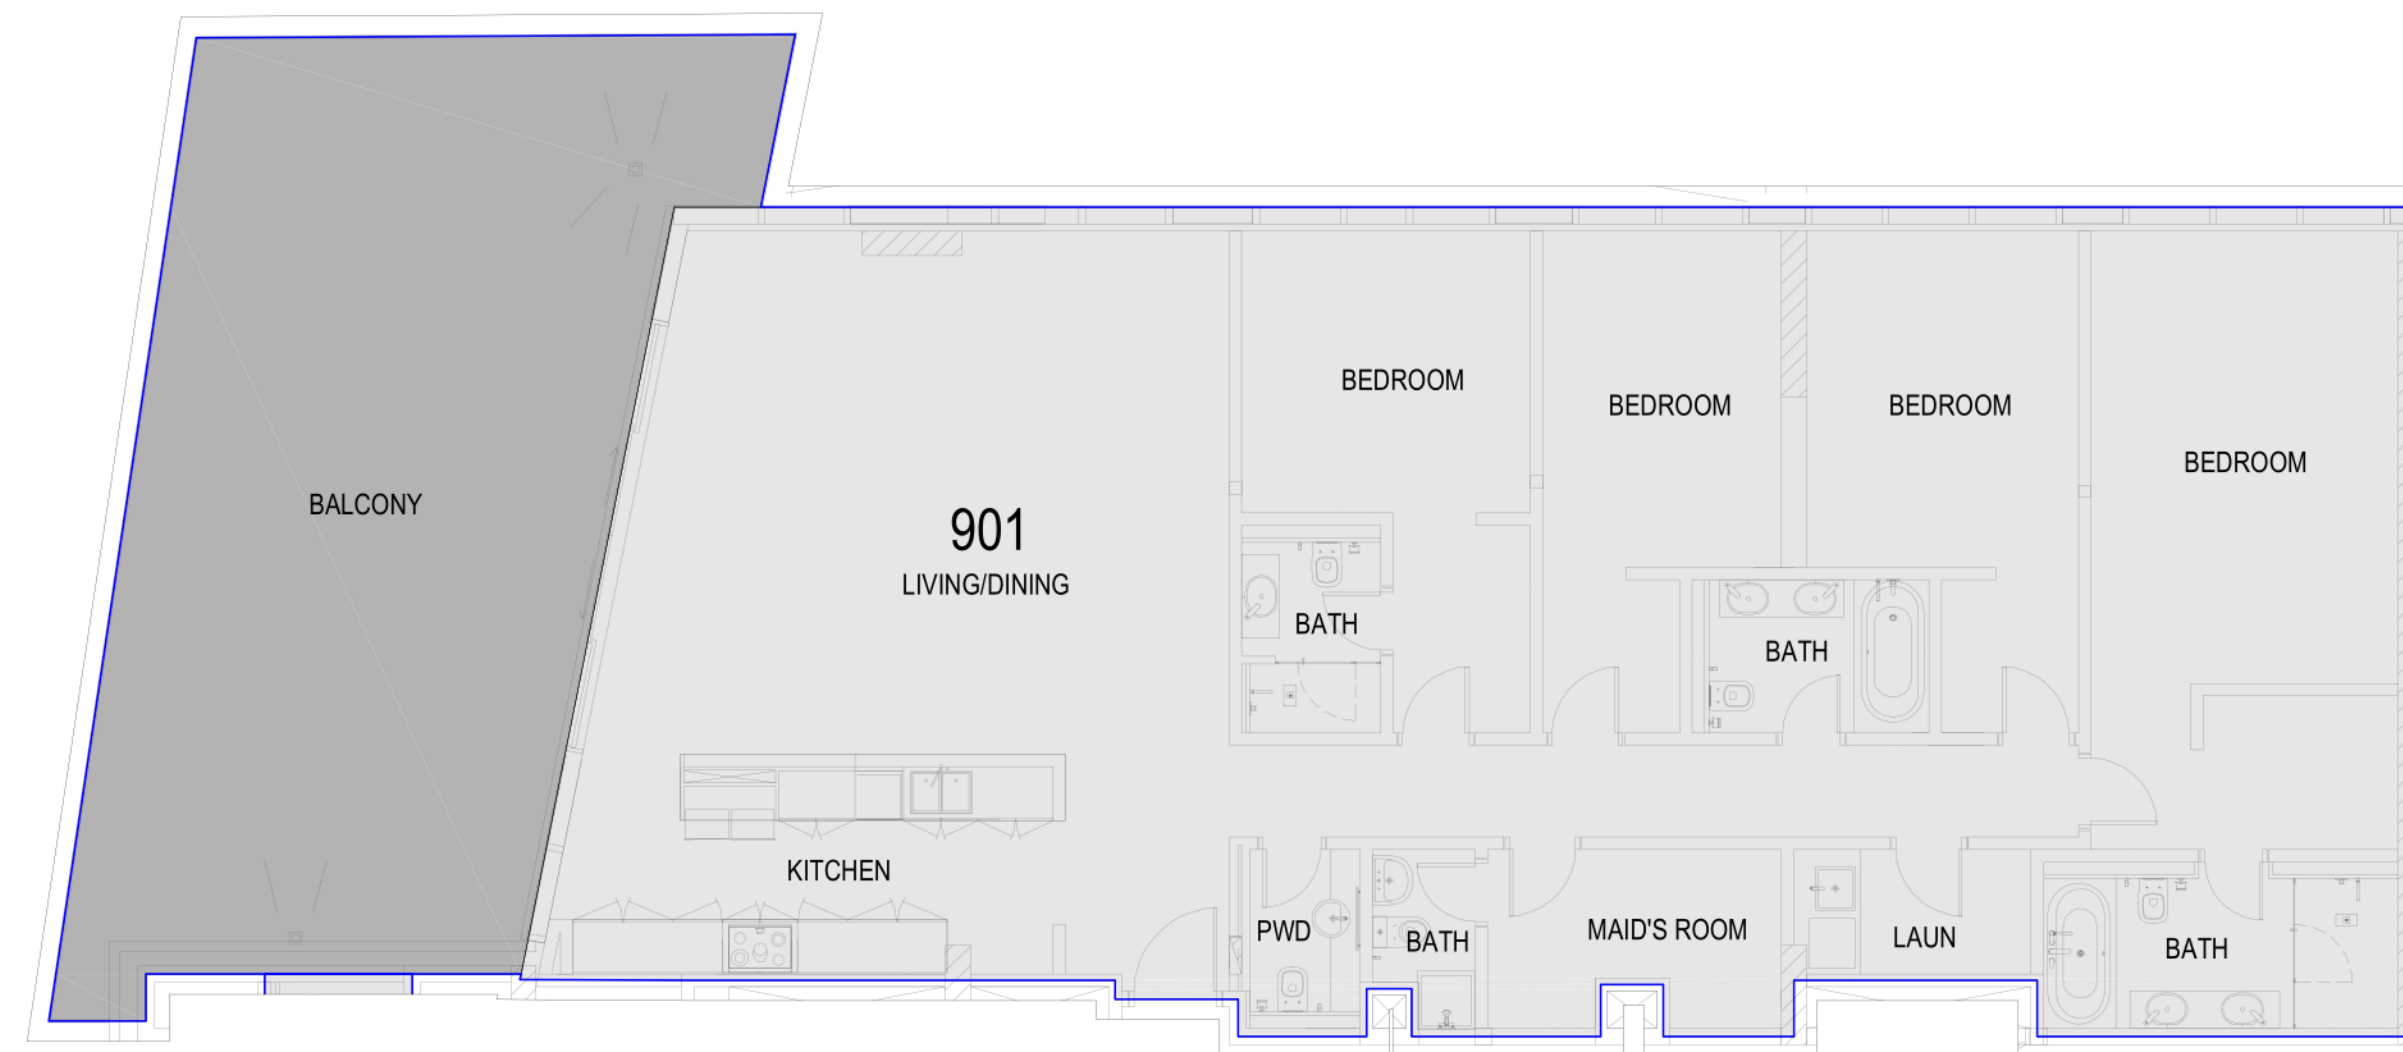

UNIT TYPE

4BED

4BED D

APPROXIMATE TOTAL AREA
279.71 SQ.M